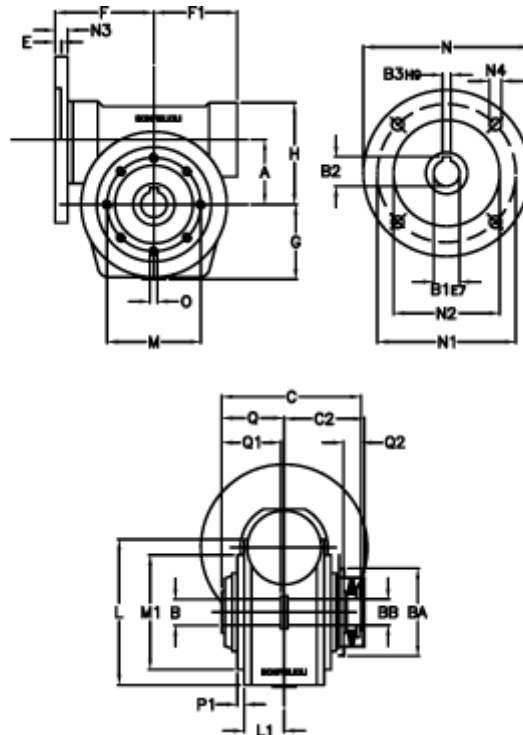

Article number: 390204903672816

Description: Worm Gear with Torque Limiter
VF 49-L1-P-36 P71B14

Measures

a = 49.50	C2 = 63,5	L1 = 36.8	O = M6x8
B = 25	Description = VF 49P-xx-71B14	m = 94	P1 = 2.5
B1 E7 = 14	E = 3.0	M1 = 68	Q = 51.0
B2 = 16.3	F = 70	N = 105	Q1 = 41
B3 H9 = 5	F1 = 63	N1 = 85	Q2 = 15
BA = 63	g = 56	N2 = 70	
BB H7 = 14	H = 80.0	N3 = 10.5	
C = 105	L = 107.5	N4 = 6,5	